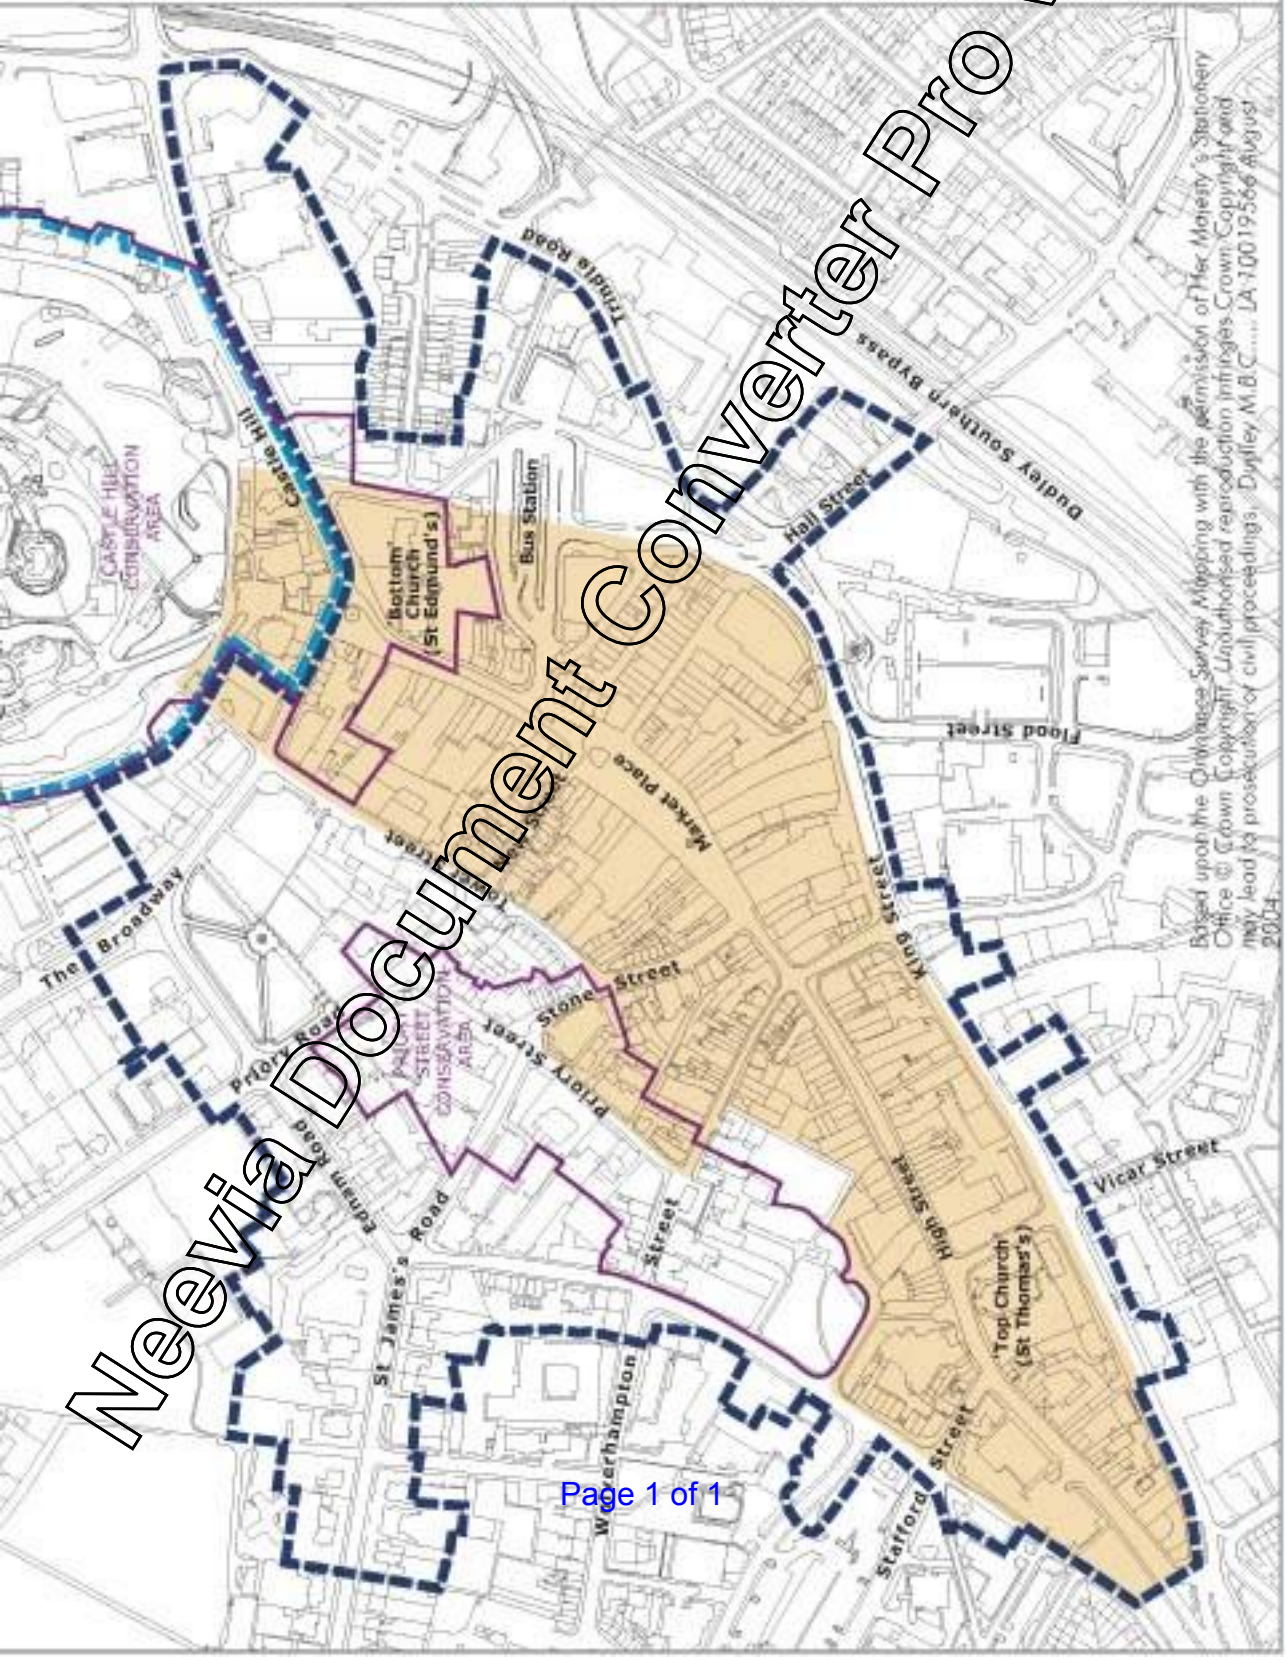

Figure 1

**Boundaries of the
Proposed Dudley Town
Centre Conservation
Area and the Revised
Castle Hill
Conservation Area**

- Existing Conservation Areas
- Proposed Dudley Town Centre Conservation Area
- Proposed Castle Hill Conservation Area Boundary Revision
- Extent of Medieval Dudley

Based upon the Ordnance Survey Mapping with the permission of Her Majesty's Stationery Office © Crown Copyright. Unauthorised reproduction infringes Crown Copyright and may lead to prosecution or civil proceedings. Dudley, M.B.C., LA 10019, 566 August 2014.