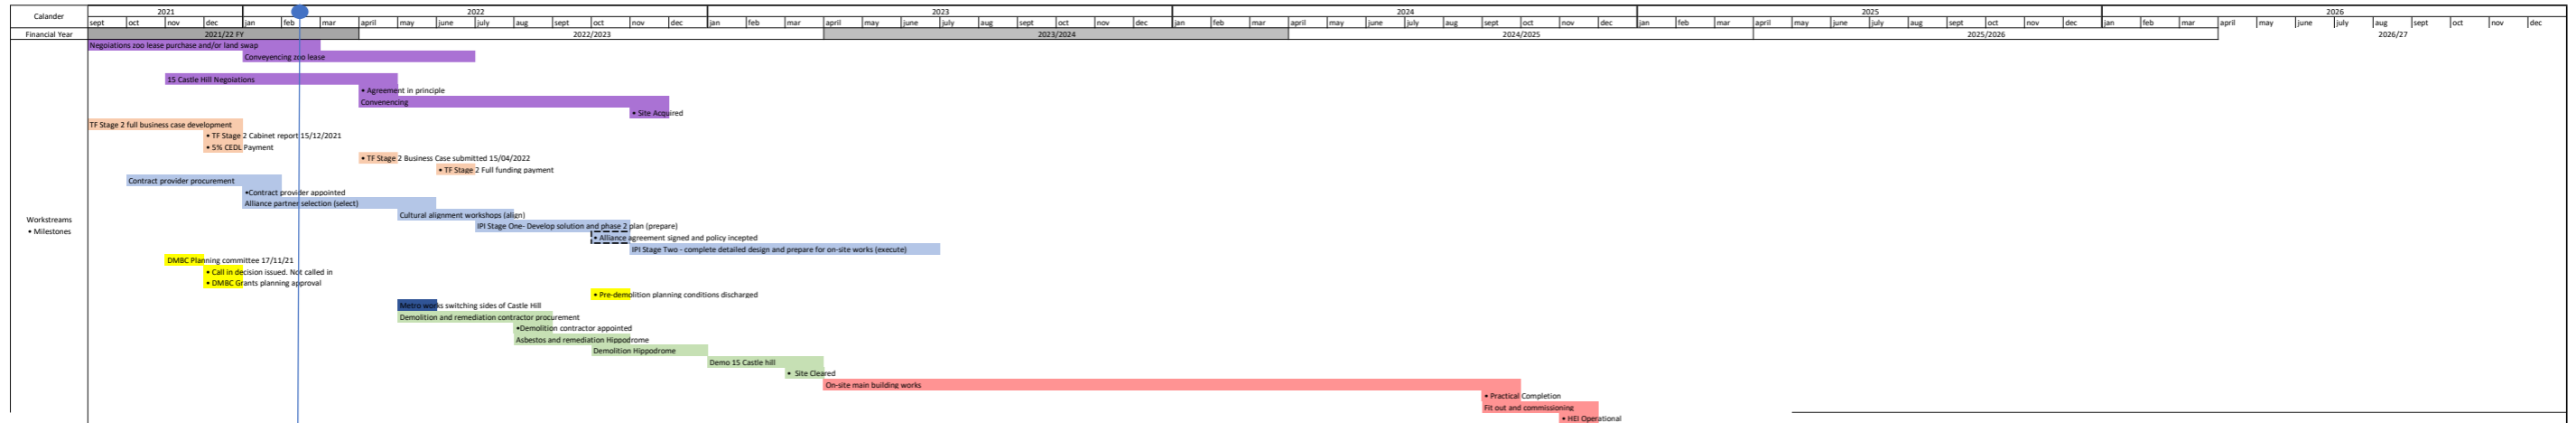

Programme One: No CPO

Key

- TF Funding
- Site Acquisition
- Insurance
- backed
- allancing
- constructs
- on
- contract
- Demolition and remediation
- Land Assembly
- Planning
- On-site Building works