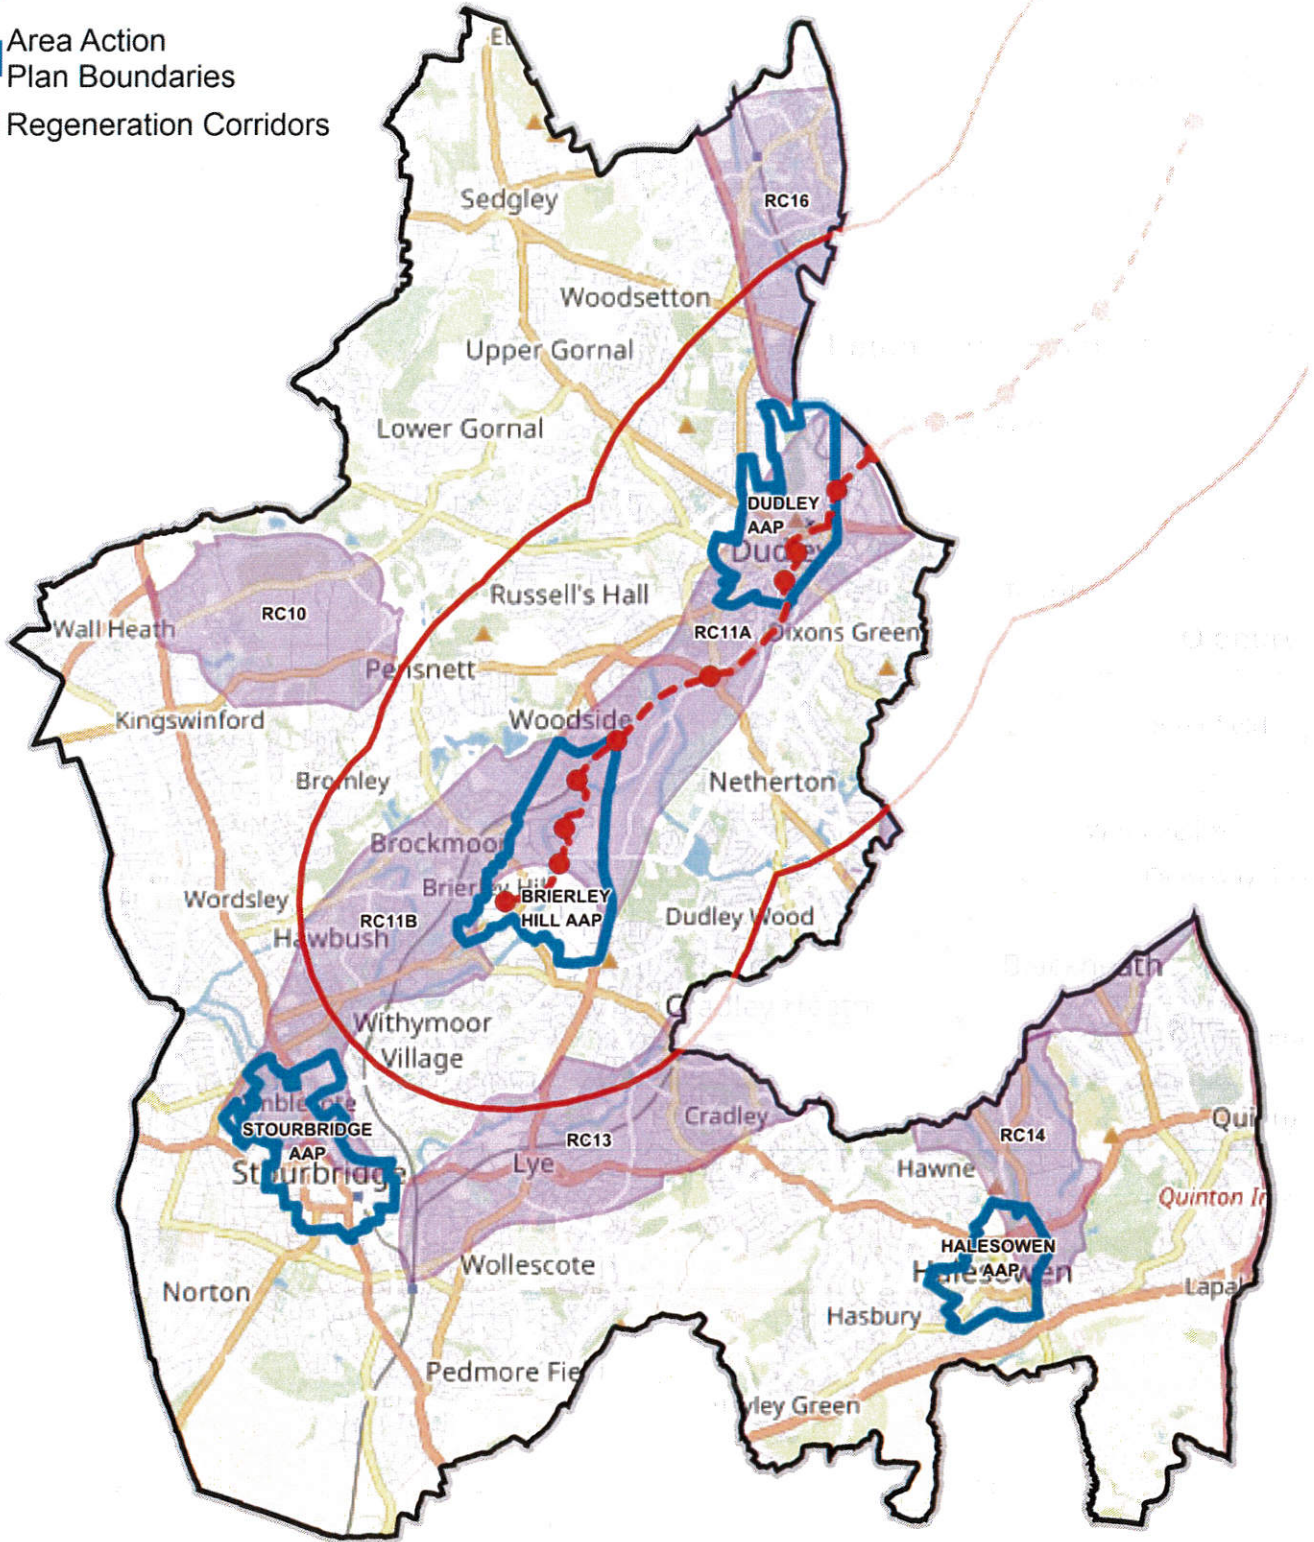

-  Dudley Borough
-  WBHE Stops
-  WBHE Line
-  2km Radius
-  Area Action Plan Boundaries
-  Regeneration Corridors

0 0.8382

 kilometres

Scale: 1:47,280

© Crown Copyright and database right [2018]. Ordnance Survey [100046698]
 You are not permitted to copy, sub-license, distribute or sell any of this data to third parties in any form

Black Country Consortium

 © Economic Intelligence Unit